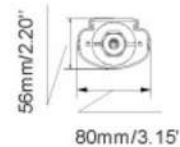

LUMPRO

TriProof KNOB

Screwless and knob end cover saves over 50% installation time.

- Parking / storage / warehouse
- IP65 TrProof Outdoor or Indoor design
- Fast screwless installation
- 120° frosted cover for homogene diffusion
- IK09 proof
- 4000K Daylight White
- Lifespan 30.000 Hrs L70 B50 @ 30°
- 100Lm/W or 130 Lm/W
- From 40Watt > 60Watt Power
- Lengths 120 or 150 cm
- 3 Years Warranty