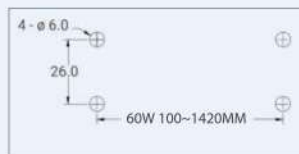

MONTAGE PLAFOND

Percer le plafond à la dimension adéquate pour la cheville

A noter : les vis et chevilles ne sont pas incluses