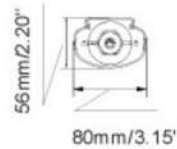

LUMPRO

TriProof KNOB

Screwless and knob end cover saves over 50% installation time.

- Parking / storage / warehouse
- IP65 TrProof Outdoor or Indoor design
- Fast screwless installation
- 120° frosted cover for homogene diffusion
- IK09 proof
- 4000K Daylight White
- Lifespan 30.000 Hrs L70 B50 @ 30°
- 100Lm/W or 130 Lm/W
- From 40Watt > 60Watt Power
- Lengths 120 or 150 cm
- 3 Years Warranty